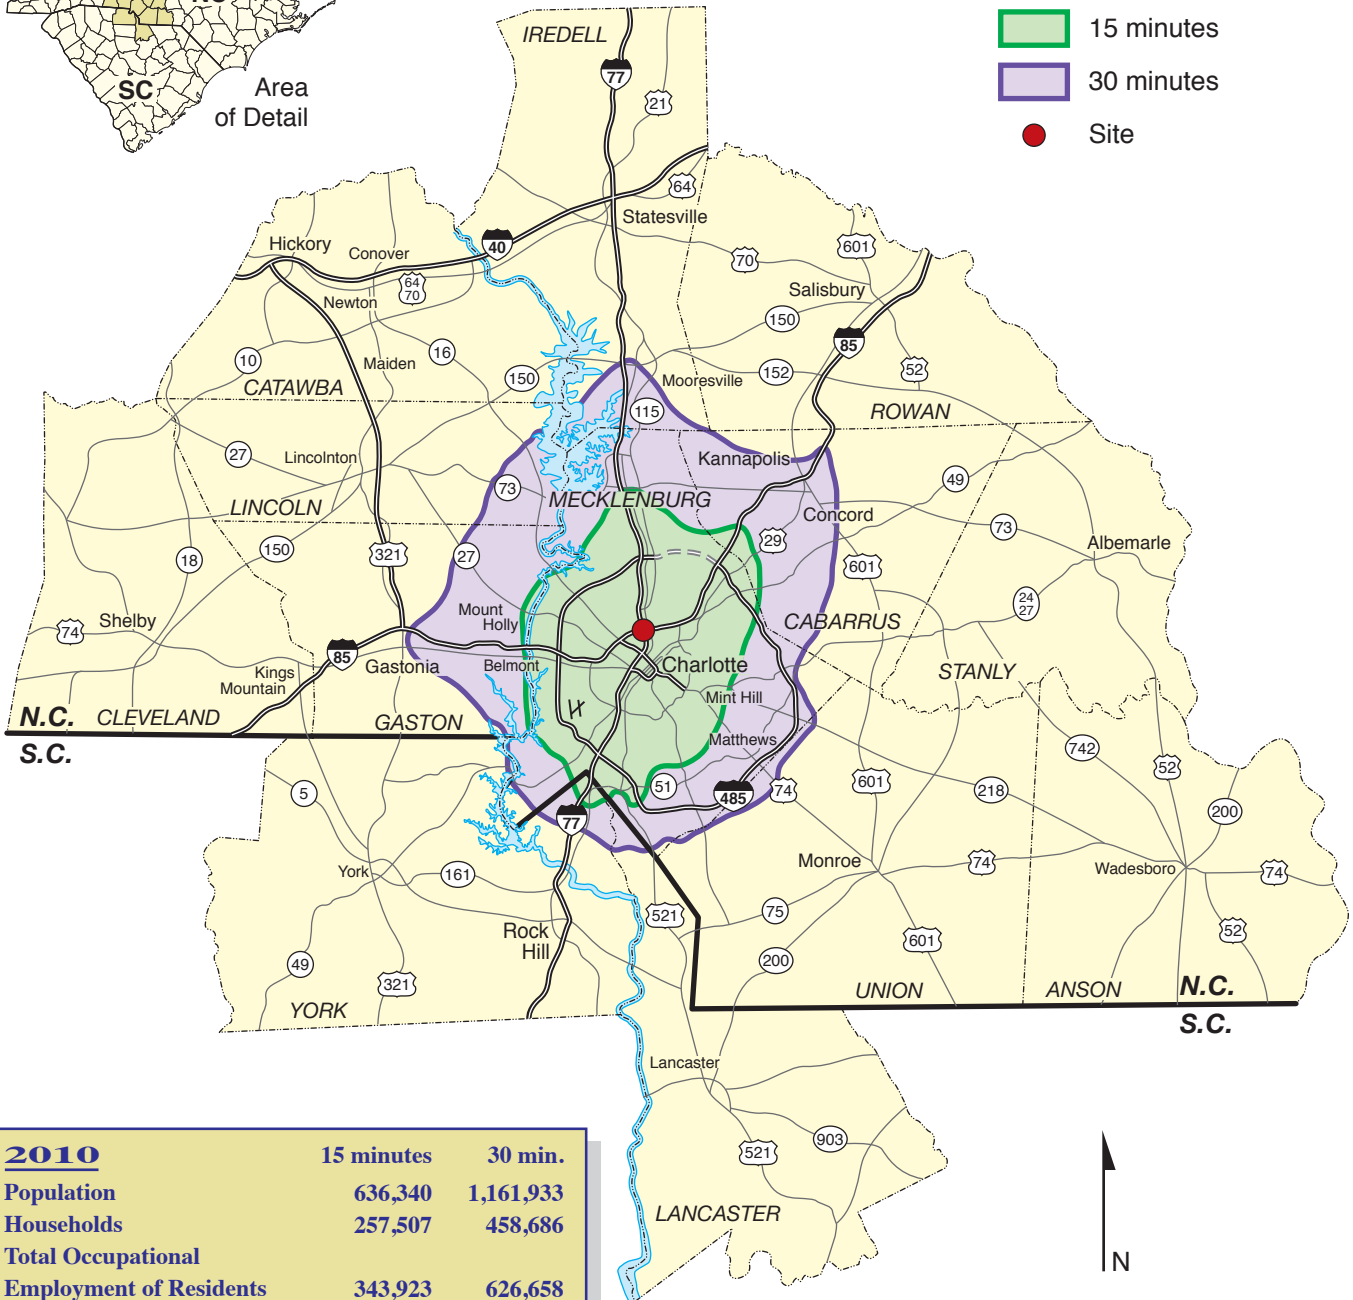

Travel Times from I-77 at I-85

Mecklenburg County and Surrounding Region

Afternoon Rush Hour Driving Time Zones

- 15 minutes
- 30 minutes
- Site

2010	15 minutes	30 min.
Population	636,340	1,161,933
Households	257,507	458,686
Total Occupational		
Employment of Residents	343,923	626,658
<i>Executive, Administrative, Management</i>	<i>53,171</i>	<i>109,593</i>
<i>Professional/Technical Specialist</i>	<i>34,155</i>	<i>65,920</i>
<i>Basic Services</i>	<i>93,228</i>	<i>163,120</i>
<i>Sales</i>	<i>42,835</i>	<i>86,121</i>
<i>Blue Collar</i>	<i>68,977</i>	<i>117,422</i>
<i>Administrative Support</i>	<i>51,555</i>	<i>84,481</i>