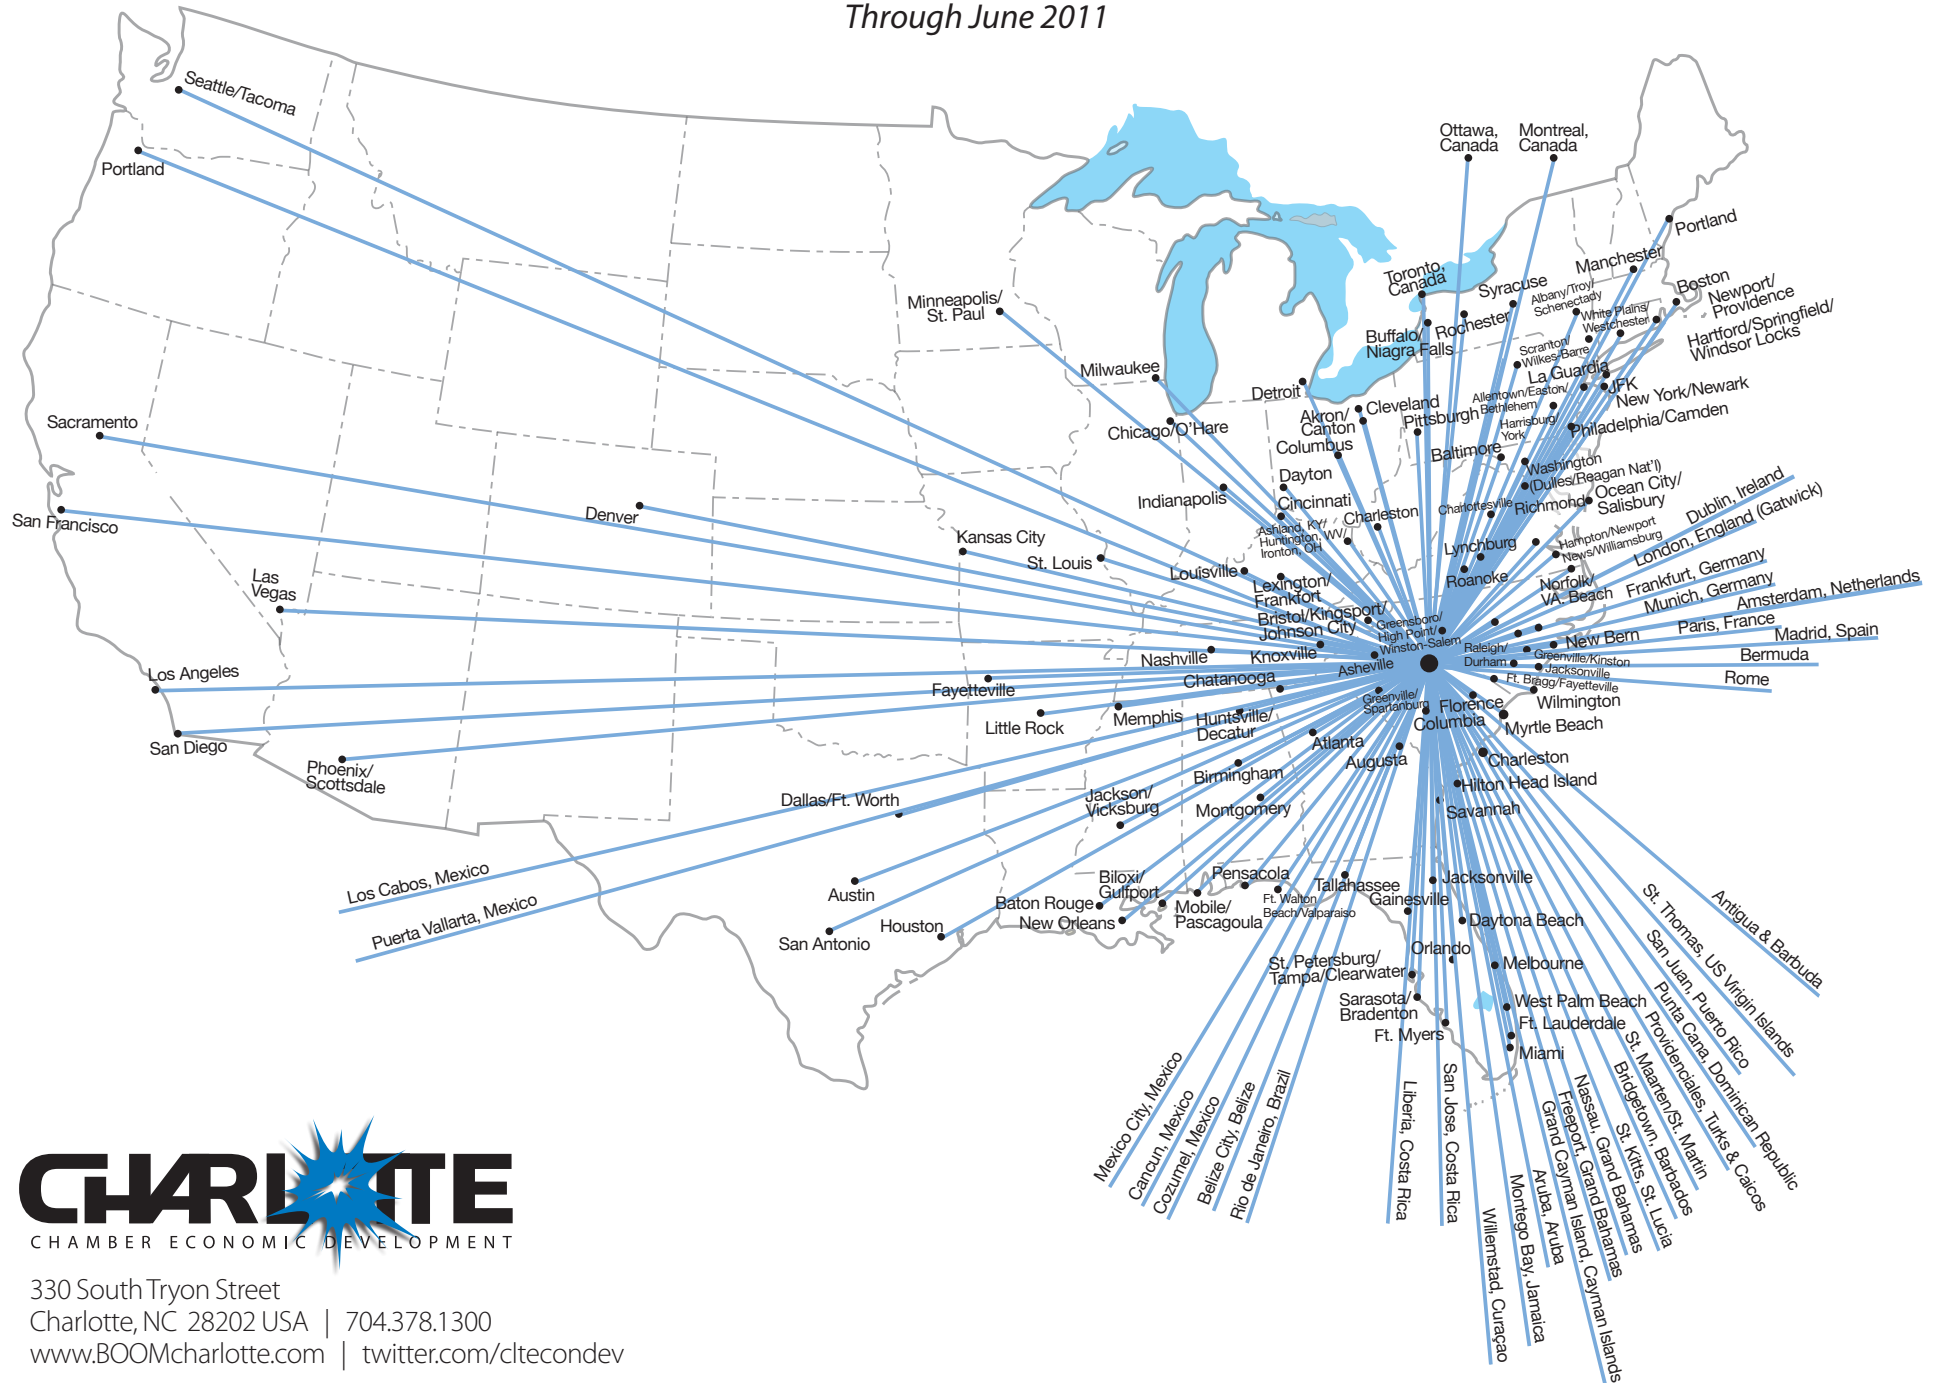

# 170 Cities Served with Flights from Charlotte Douglas International Airport

Through June 2011

330 South Tryon Street  
Charlotte, NC 28202 USA | 704.378.1300  
www.BOOMcharlotte.com | twitter.com/cltecondev