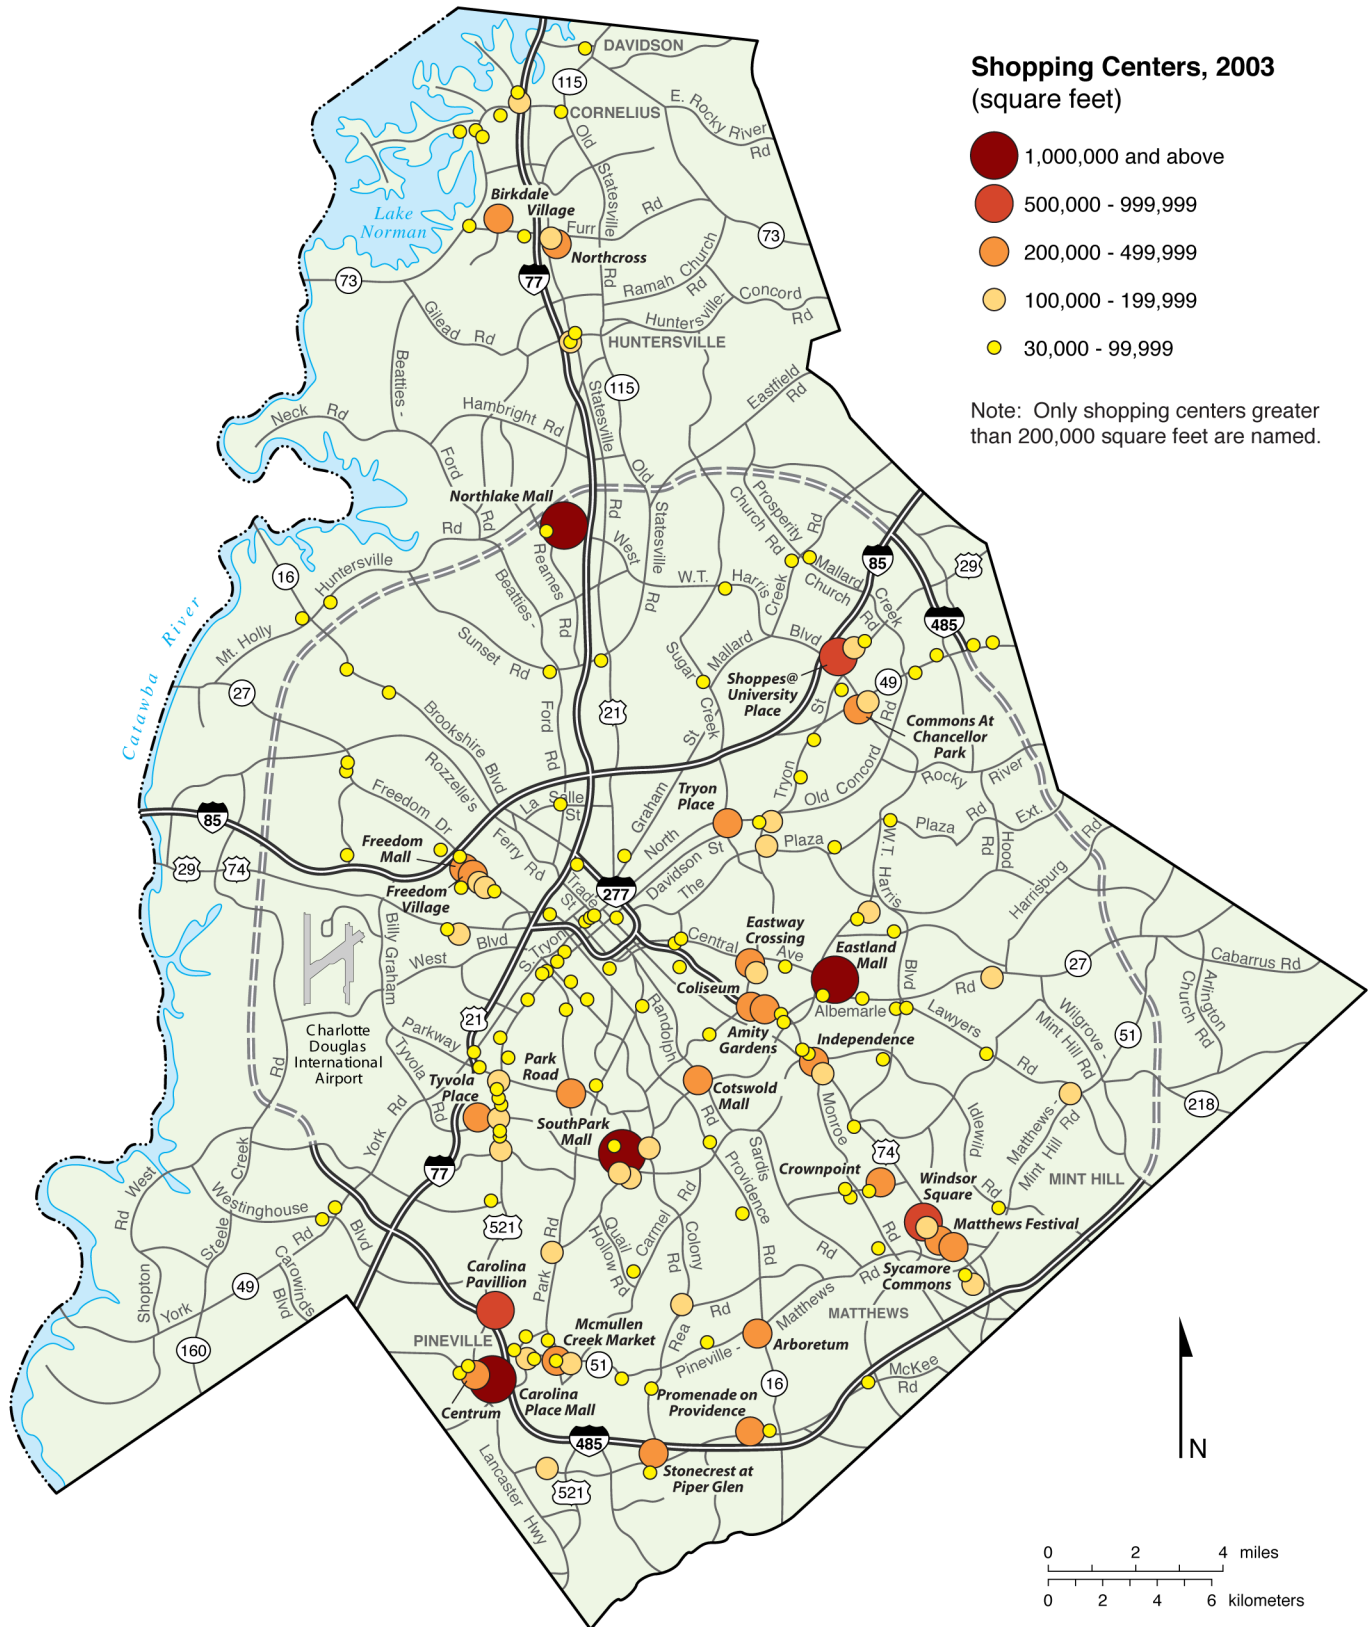

# Shopping Centers

## Shopping Centers, 2003 (square feet)

Note: Only shopping centers greater than 200,000 square feet are named.

Source: Carolinas Real Data.

Cartography Lab, Department of Geography & Earth Sciences, UNC Charlotte, January 2004.